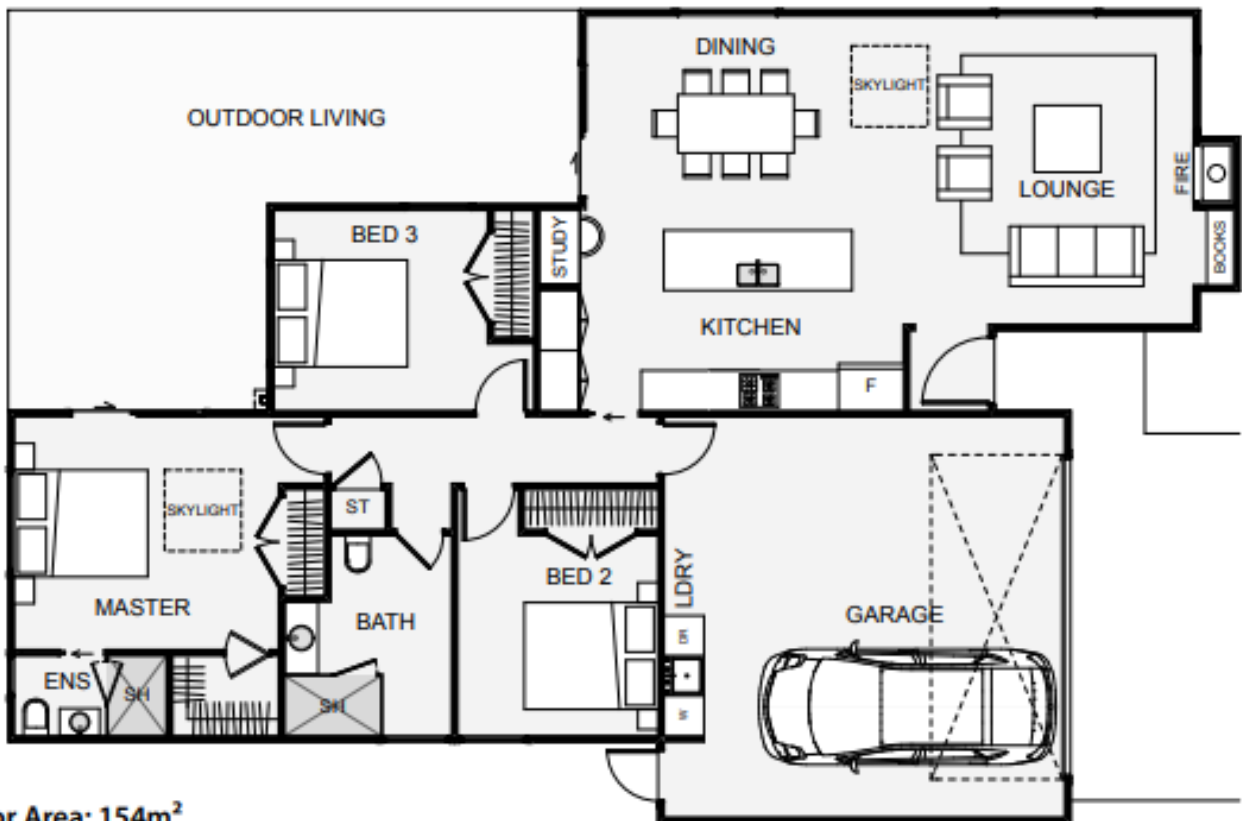

Nero

EVERLAST
HOMES NZ

The Nero is designed as a compact home with a small footprint and narrow in width. The home includes everything one needs in a modern home and can be suited to a large number of sections. The change in exterior shapes allows for two cladding types to be used and look great while doing so. The hallway of this home can also be extended to add another room or brought in to make it a two bedroom home. Your money is well spent on a cost effective, yet architectural home with this new home design.

Floor Area: 154m²

🚗 2 🛏️ 3 🚿 2 17.8m 12.2m

Contact Us:

M 0274941635

Email jase@everlasthomes.co.nz

EVERLAST
HOMES NZ