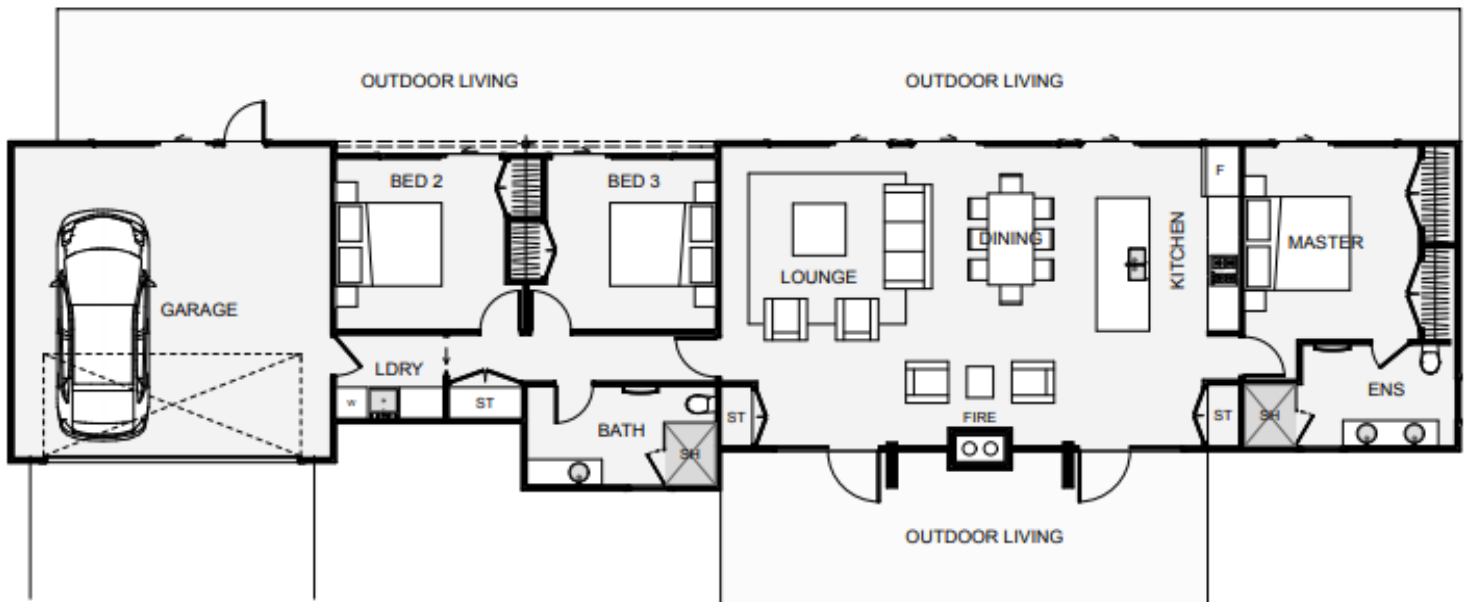

# Bruno

**EVERLAST**  
HOMES NZ

The Bruno is a narrow home designed to have all rooms facing the same way. This makes it easy if you have a great lawn, a view or just want all rooms to get the same amount of sun throughout the day. Something nice about this home is the glass doors and overhead window in the garage, making this large space usable for parties, games room and more. The dual outdoor living gives an option to end the day around a back-to-back fireplace, all while enjoying the evening sunset.

Floor Area: 164m<sup>2</sup>

2 3 2 27.4m 6.7m